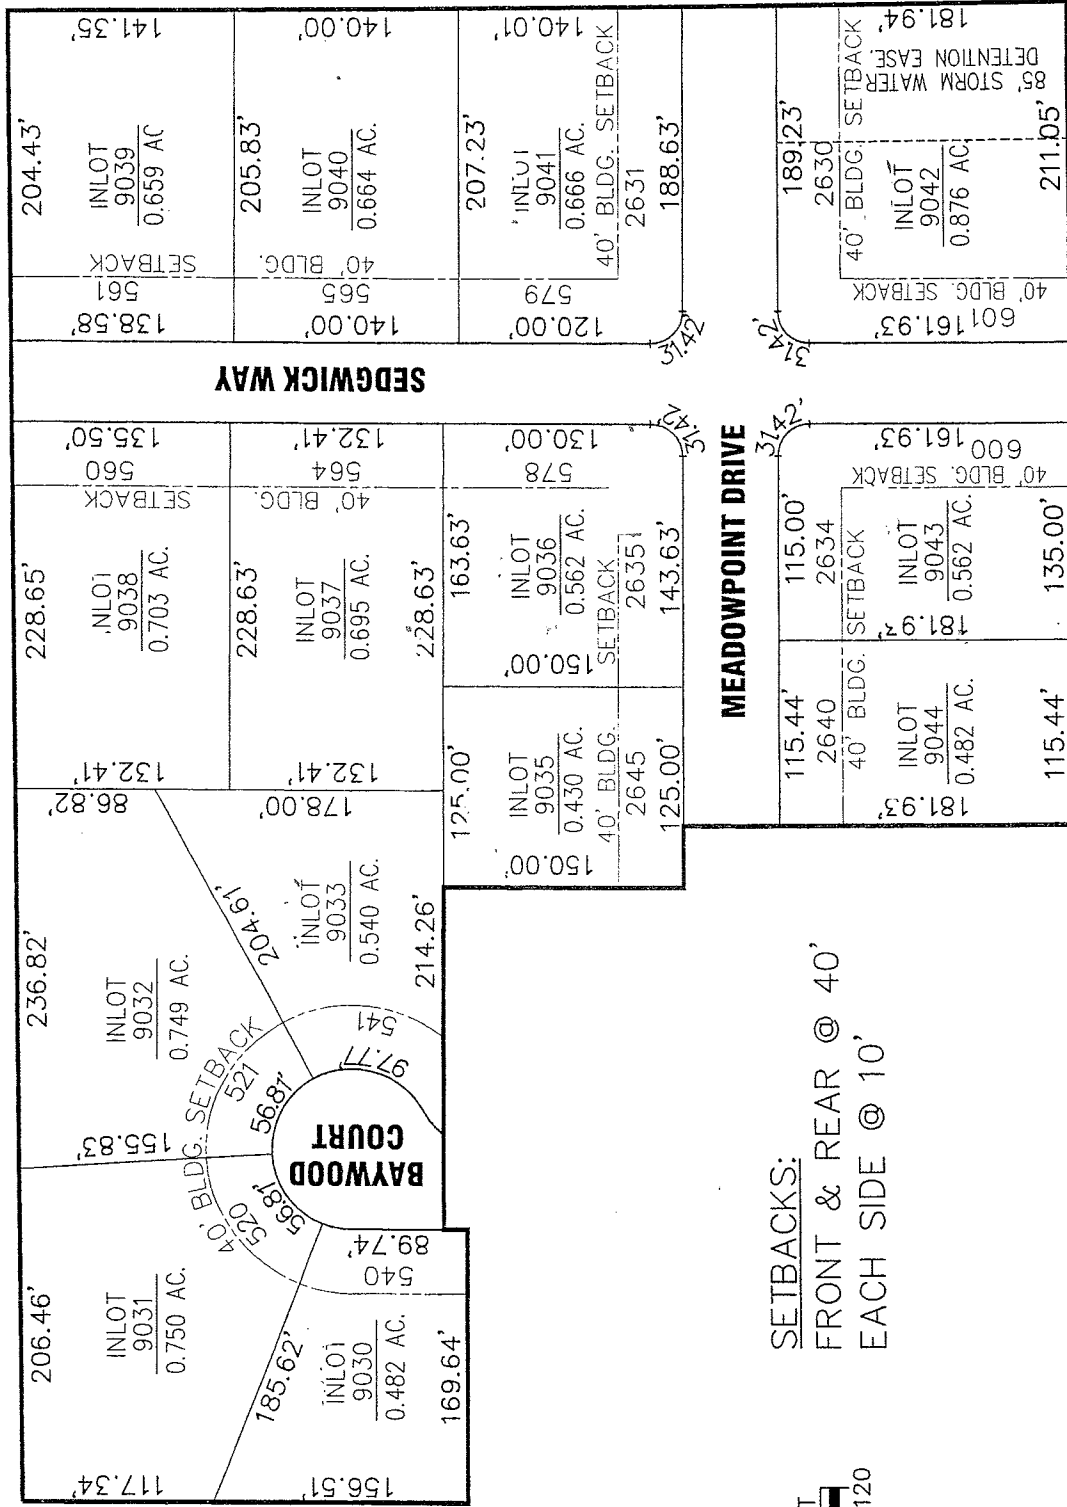

STONEBRIDGE ESTATES PHASE 1B-2

LOTS 9030-9033 & LOTS 9035-9044

SETBACKS:
FRONT & REAR @ 40'
EACH SIDE @ 10'

STONEBRIDGE LAND DEVELOPMENT, INC.
(937) 332-7700