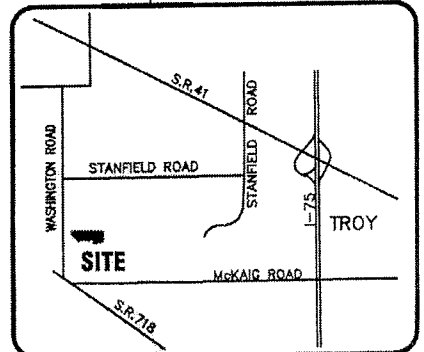

AR=ARTISTIC HOMES (937) 339-4404
D=DENLINGER & SONS BUILDERS, INC. (937) 335-9096
DH=JM DUNGAN CUSTOM HOMES, LLC (937) 898-1851
H=HARLOW BUILDERS, INC. (937) 339-9944
HH=HINTEN HOMES (937) 339-4100
A=AVAILABLE LOTS*

*INDIVIDUALS MAY PURCHASE AVAILABLE LOTS
PROVIDED THEY SELECT ONE MEMBER OF THE
APPROVED BUILDER'S GROUP FOR CONSTRUCTION

STONEBRIDGE LAND DEVELOPMENT, INC.
(937) 332-7700