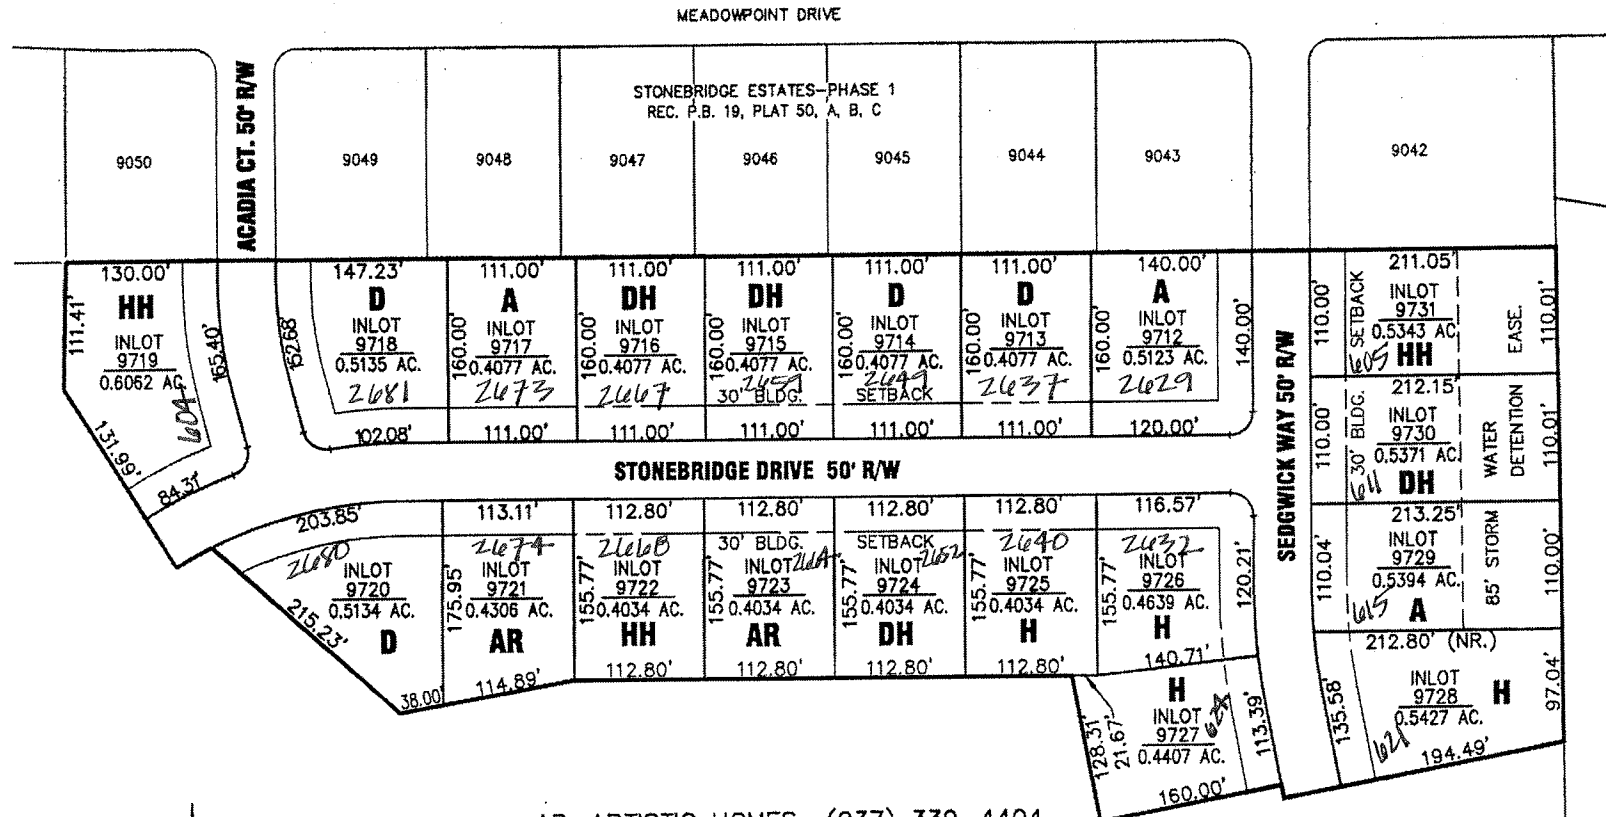

# STONEBRIDGE ESTATES - PHASE 2 TROY, OHIO

AR=ARTISTIC HOMES (937) 339-4404  
 D=DENLINGER & SONS BUILDERS, INC. (937) 335-9096  
 DH=JM DUNGAN CUSTOM HOMES, LLC (937) 898-1851  
 H=HARLOW BUILDERS, INC. (937) 339-9944  
 HH=HINTEN HOMES (937) 339-4100  
 A=AVAILABLE LOTS\*