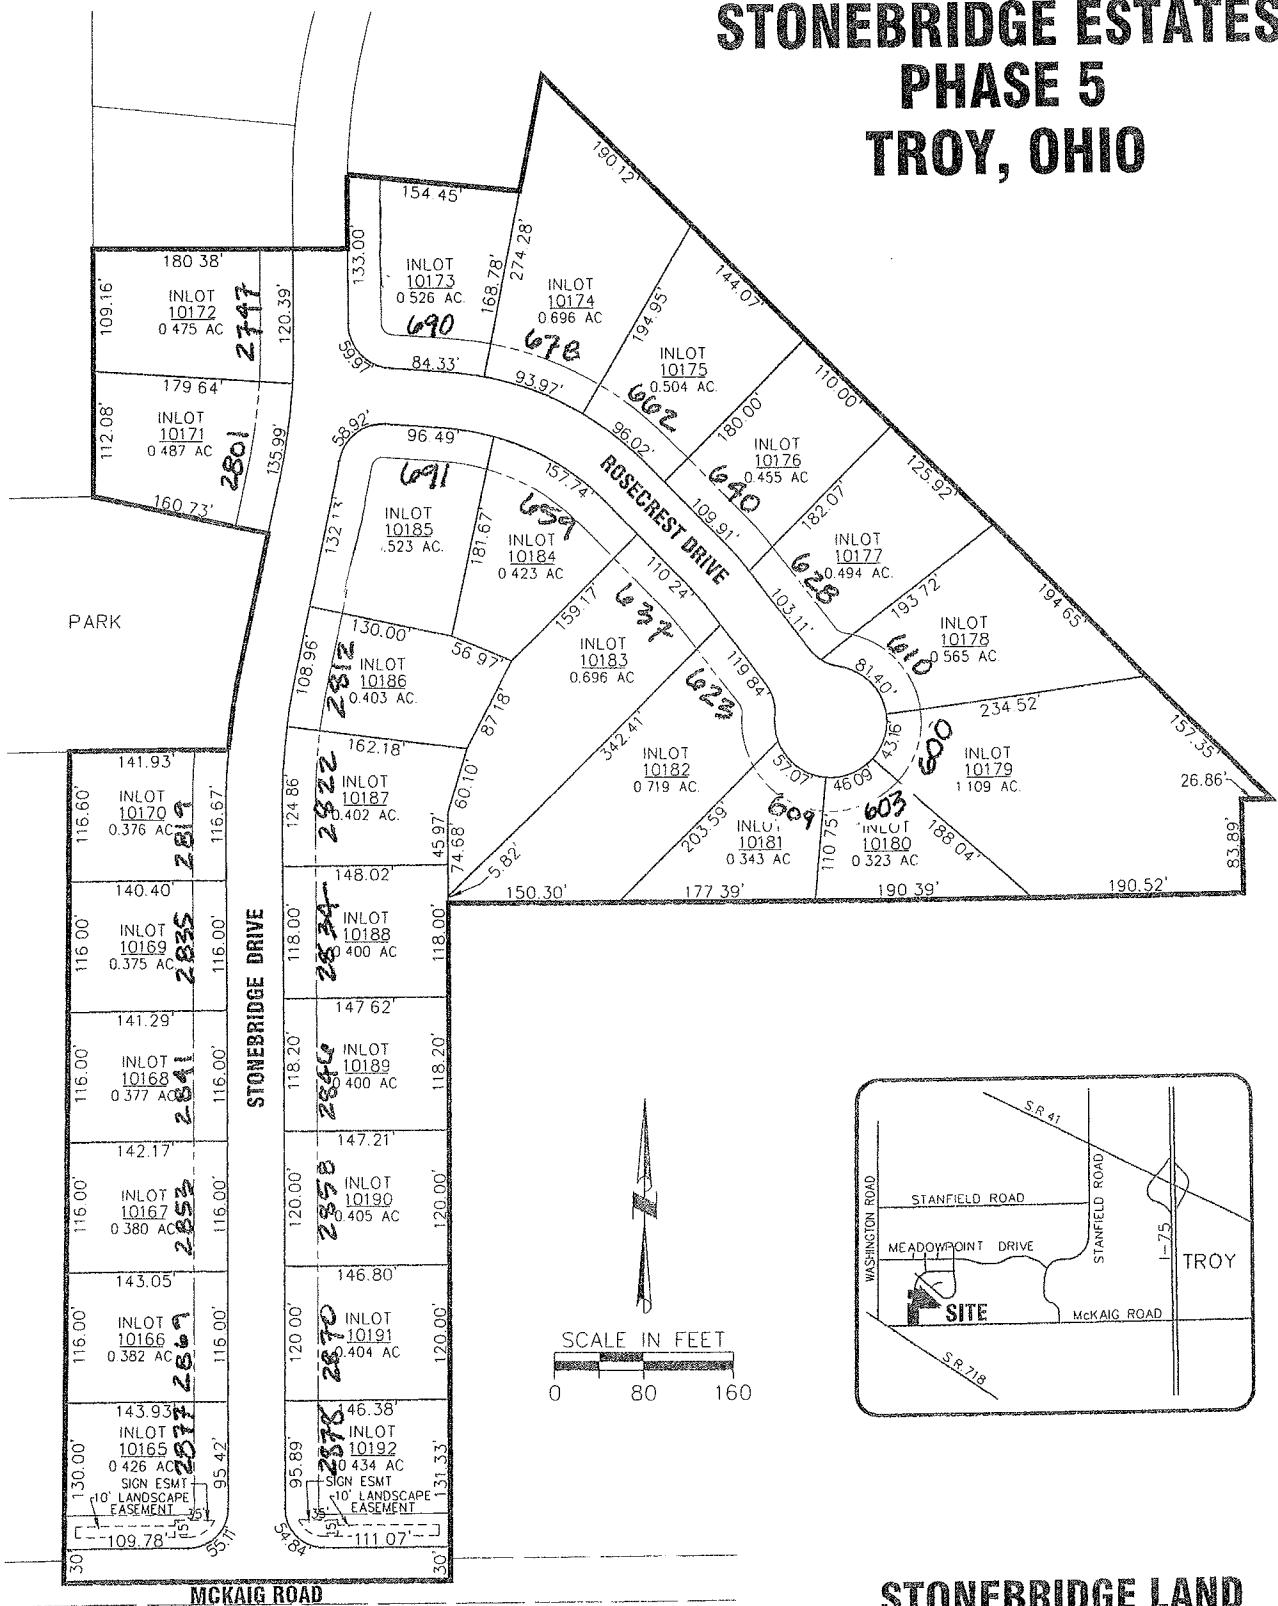

# STONEBRIDGE ESTATES PHASE 5 TROY, OHIO

**STONEBRIDGE LAND  
DEVELOPMENT, INC.**  
**(937) 332-7700**  
[www.troylanddevelopment.com](http://www.troylanddevelopment.com)