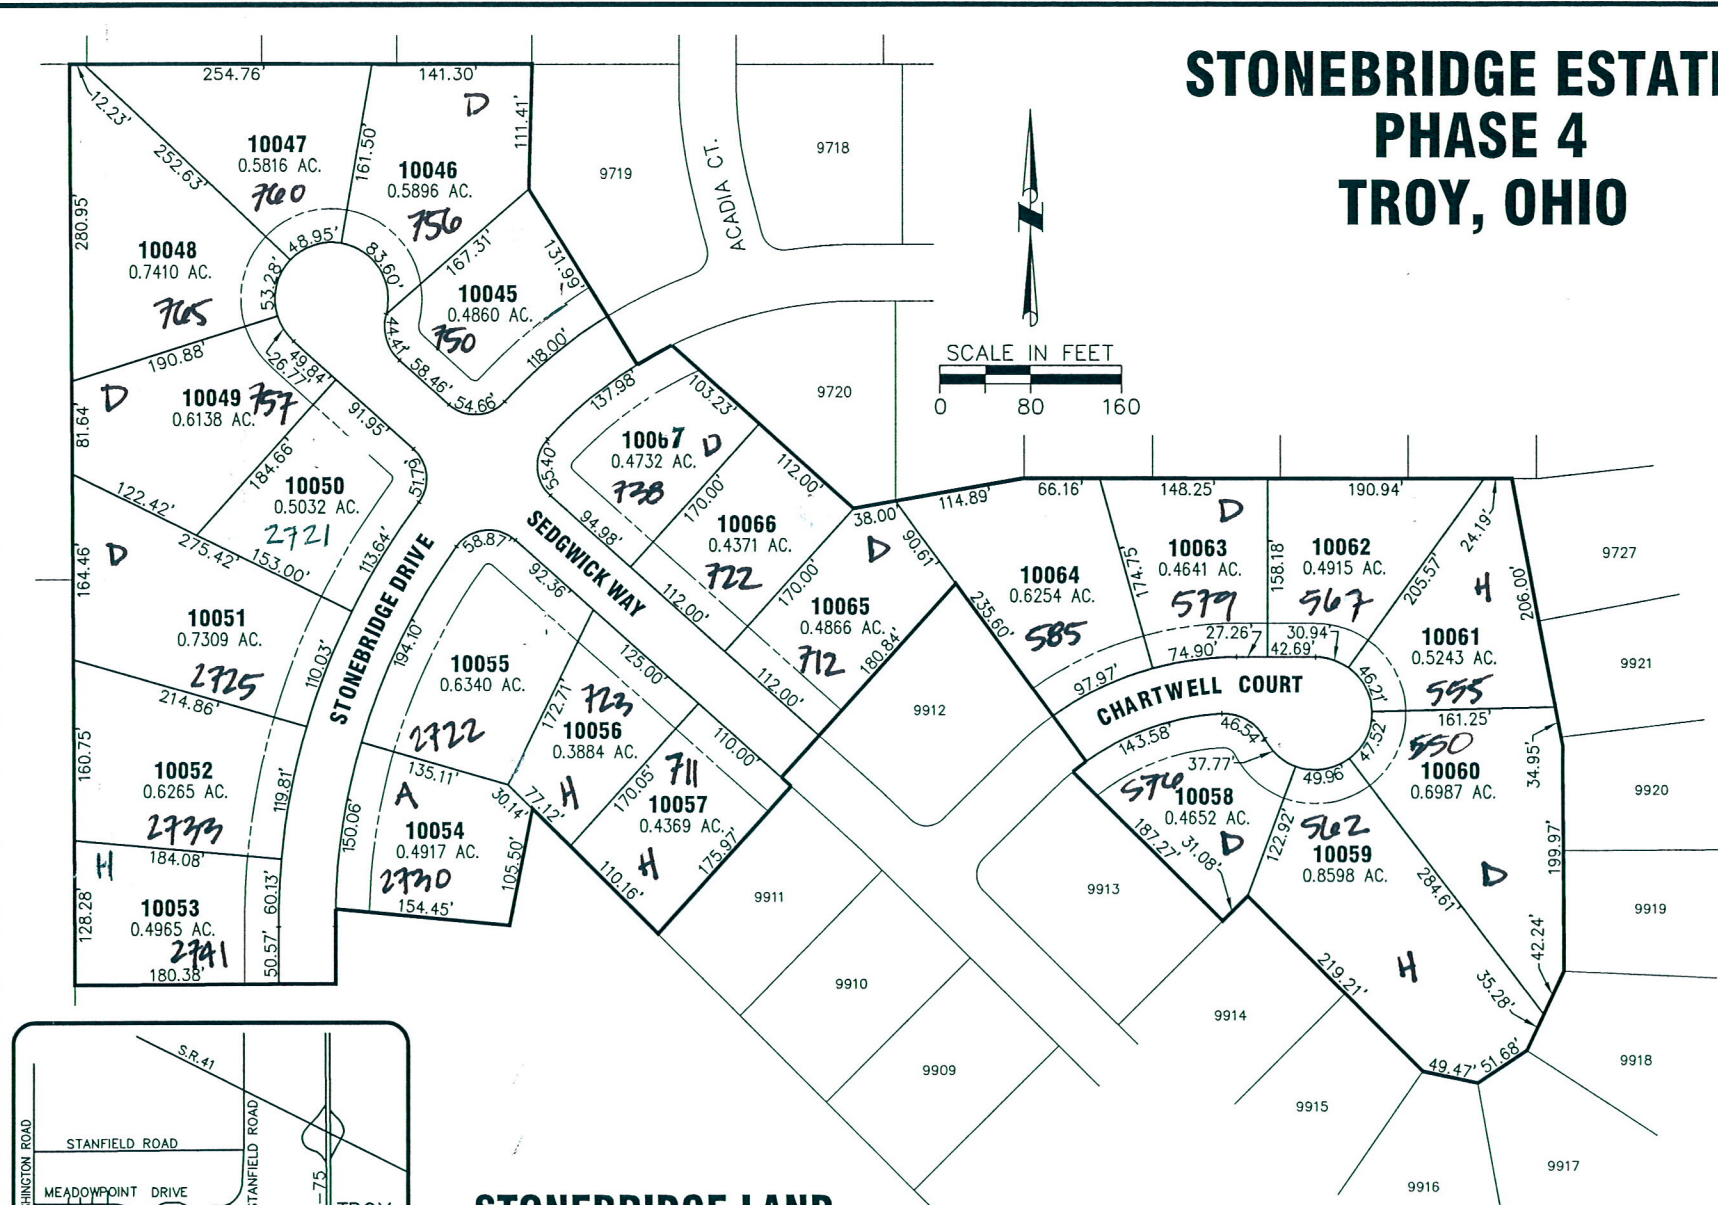

STONEBRIDGE ESTATES PHASE 4 TROY, OHIO

**STONEBRIDGE LAND
DEVELOPMENT, INC.**
(937) 332-7700
www.troylanddevelopment.com

D=DENLINGER & SONS BUILDERS, INC. (937) 335-9096
H=HARLOW BUILDERS, INC. (937) 339-9944
A=AVAILABLE